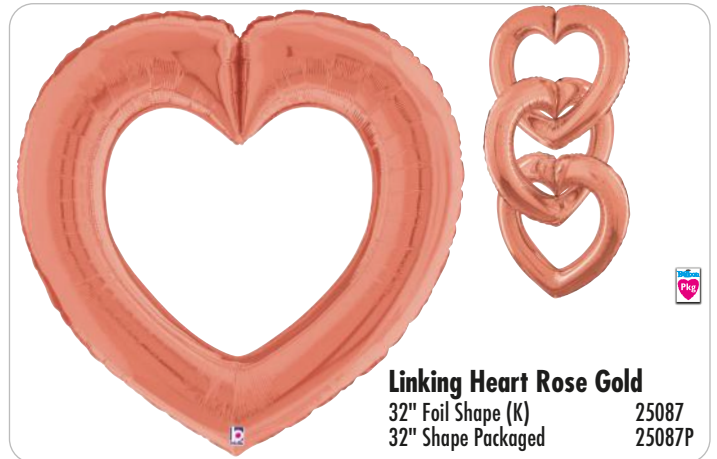

mini SHAPES

Linking Heart Rose Gold

32" Foil Shape (K) 25087
32" Shape Packaged 25087P