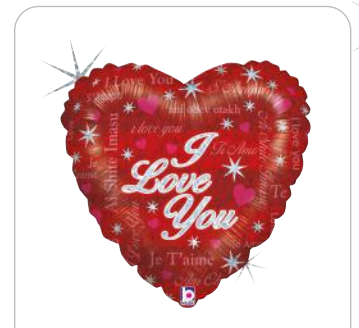

Holographic

Sparkling Love
9" Holographic Balloon 82114